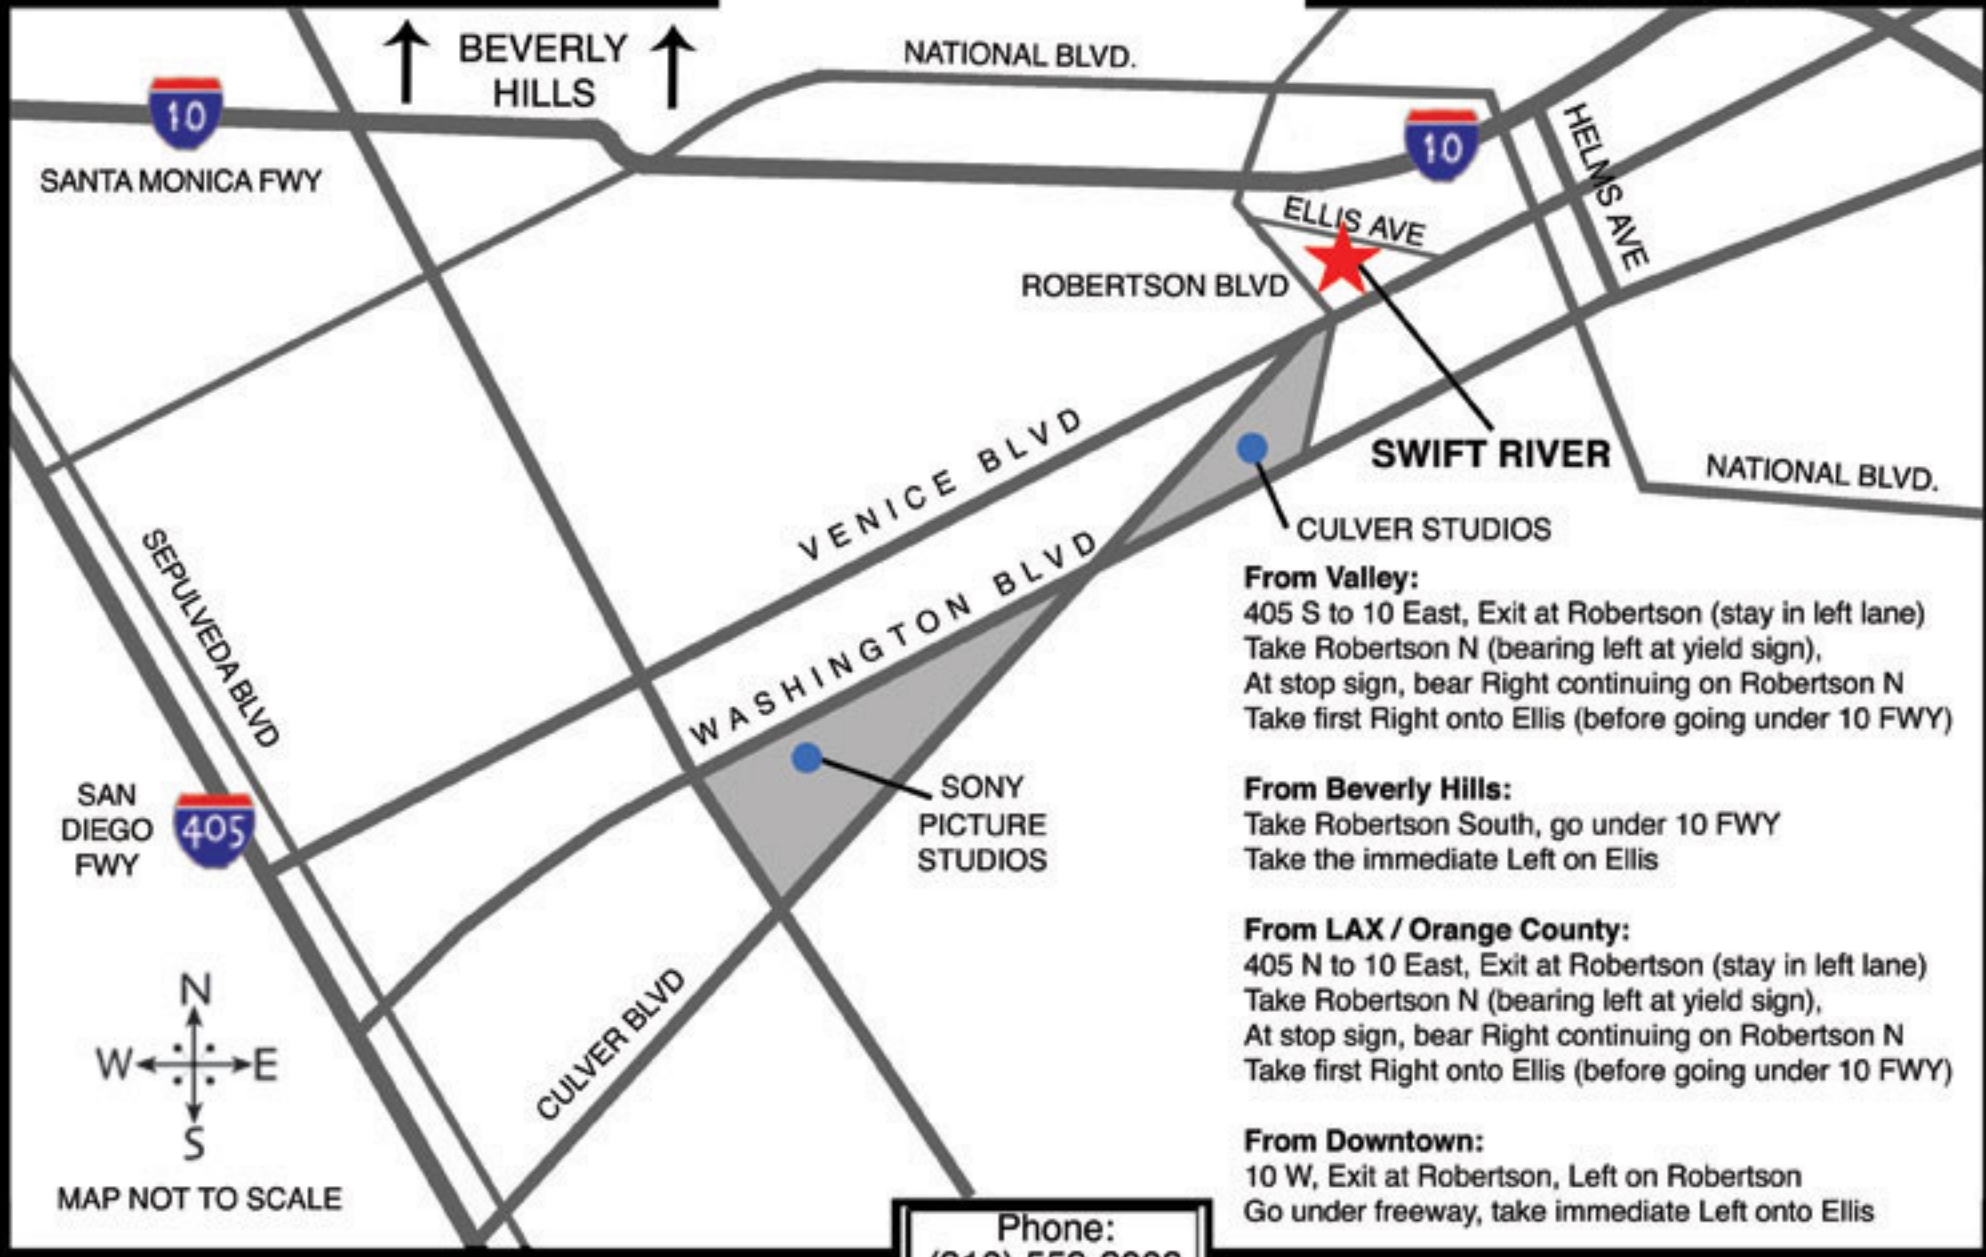

Swift River Productions
8950 Ellis Ave.
Los Angeles, CA 90034
Tel: (310) 559-2008
Fax: (310) 559-2007

Parking:
Please park in designated spaces for
Swift River Productions ONLY.
Additional parking also available on
Ellis & Robertson Avenues

From Valley:
405 S to 10 East, Exit at Robertson (stay in left lane)
Take Robertson N (bearing left at yield sign),
At stop sign, bear Right continuing on Robertson N
Take first Right onto Ellis (before going under 10 FWY)

From Beverly Hills:
Take Robertson South, go under 10 FWY
Take the immediate Left on Ellis

From LAX / Orange County:
405 N to 10 East, Exit at Robertson (stay in left lane)
Take Robertson N (bearing left at yield sign),
At stop sign, bear Right continuing on Robertson N
Take first Right onto Ellis (before going under 10 FWY)

From Downtown:
10 W, Exit at Robertson, Left on Robertson
Go under freeway, take immediate Left onto Ellis

Phone:
(310) 559-2008